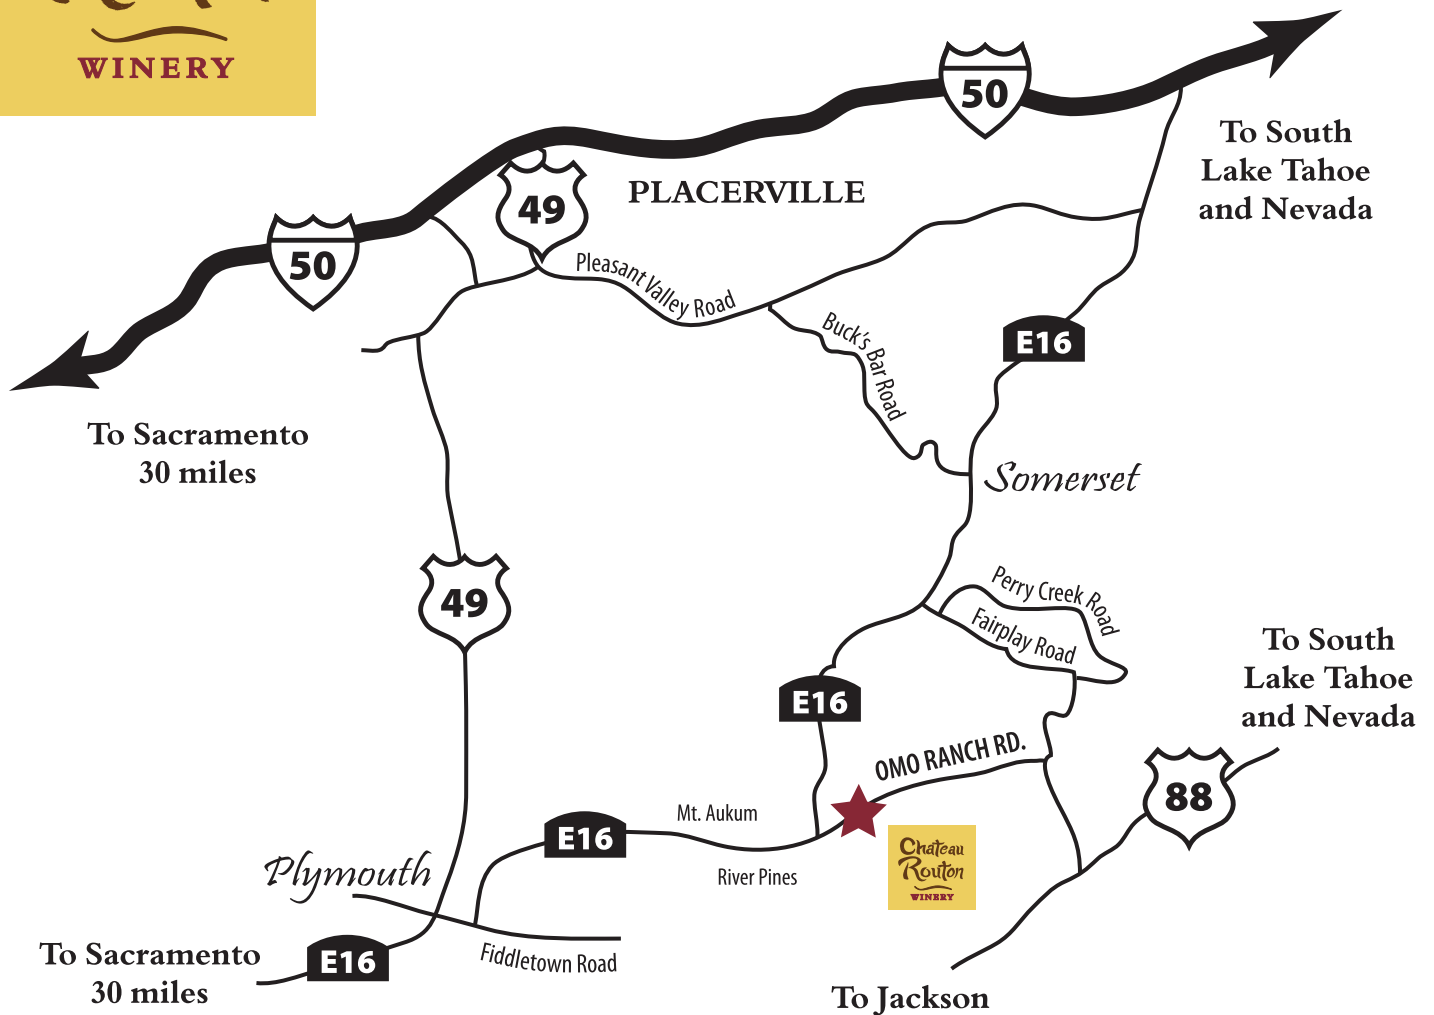

**Chateau
Routon**
WINERY

Directions

Come out for a Taste!

CHATEAU ROUTON WINERY – 2800 Omo Ranch Road

530-620-5818

From Highway 50 from Sacramento or South Lake Tahoe

Exit Missouri Flat Road
 Left on Pleasant Valley Road
 Right Buck's Bar Road
 Right on E16 (Mt. Aukum)
 Go 8 miles, turn Left on Omo Ranch Road

From E16/Sacramento

E16 to Plymouth
 Right on E16
 Right on Omo Ranch Road

From Route 88/South Lake Tahoe

Turn Right on Omo Ranch Road

TASTING ROOM

Open

**Saturday & Sunday
 11am - 5pm**